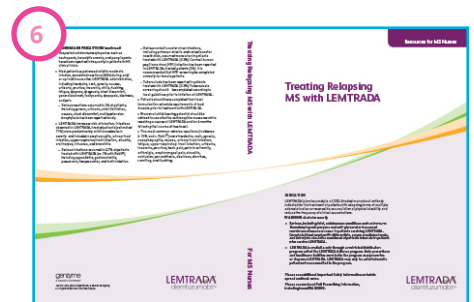

05. H4B Chelsea

PowerPoint
Sample page from Aubagio project.