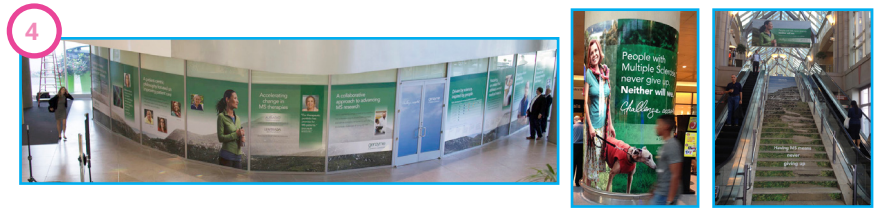

## 04. H4B Chelsea

*Genzyme Wall, Column, and Stair Art*  
One of many large scale projects for a Genzyme launch conference held in Boston. I was one of three Senior Art Directors on the team.